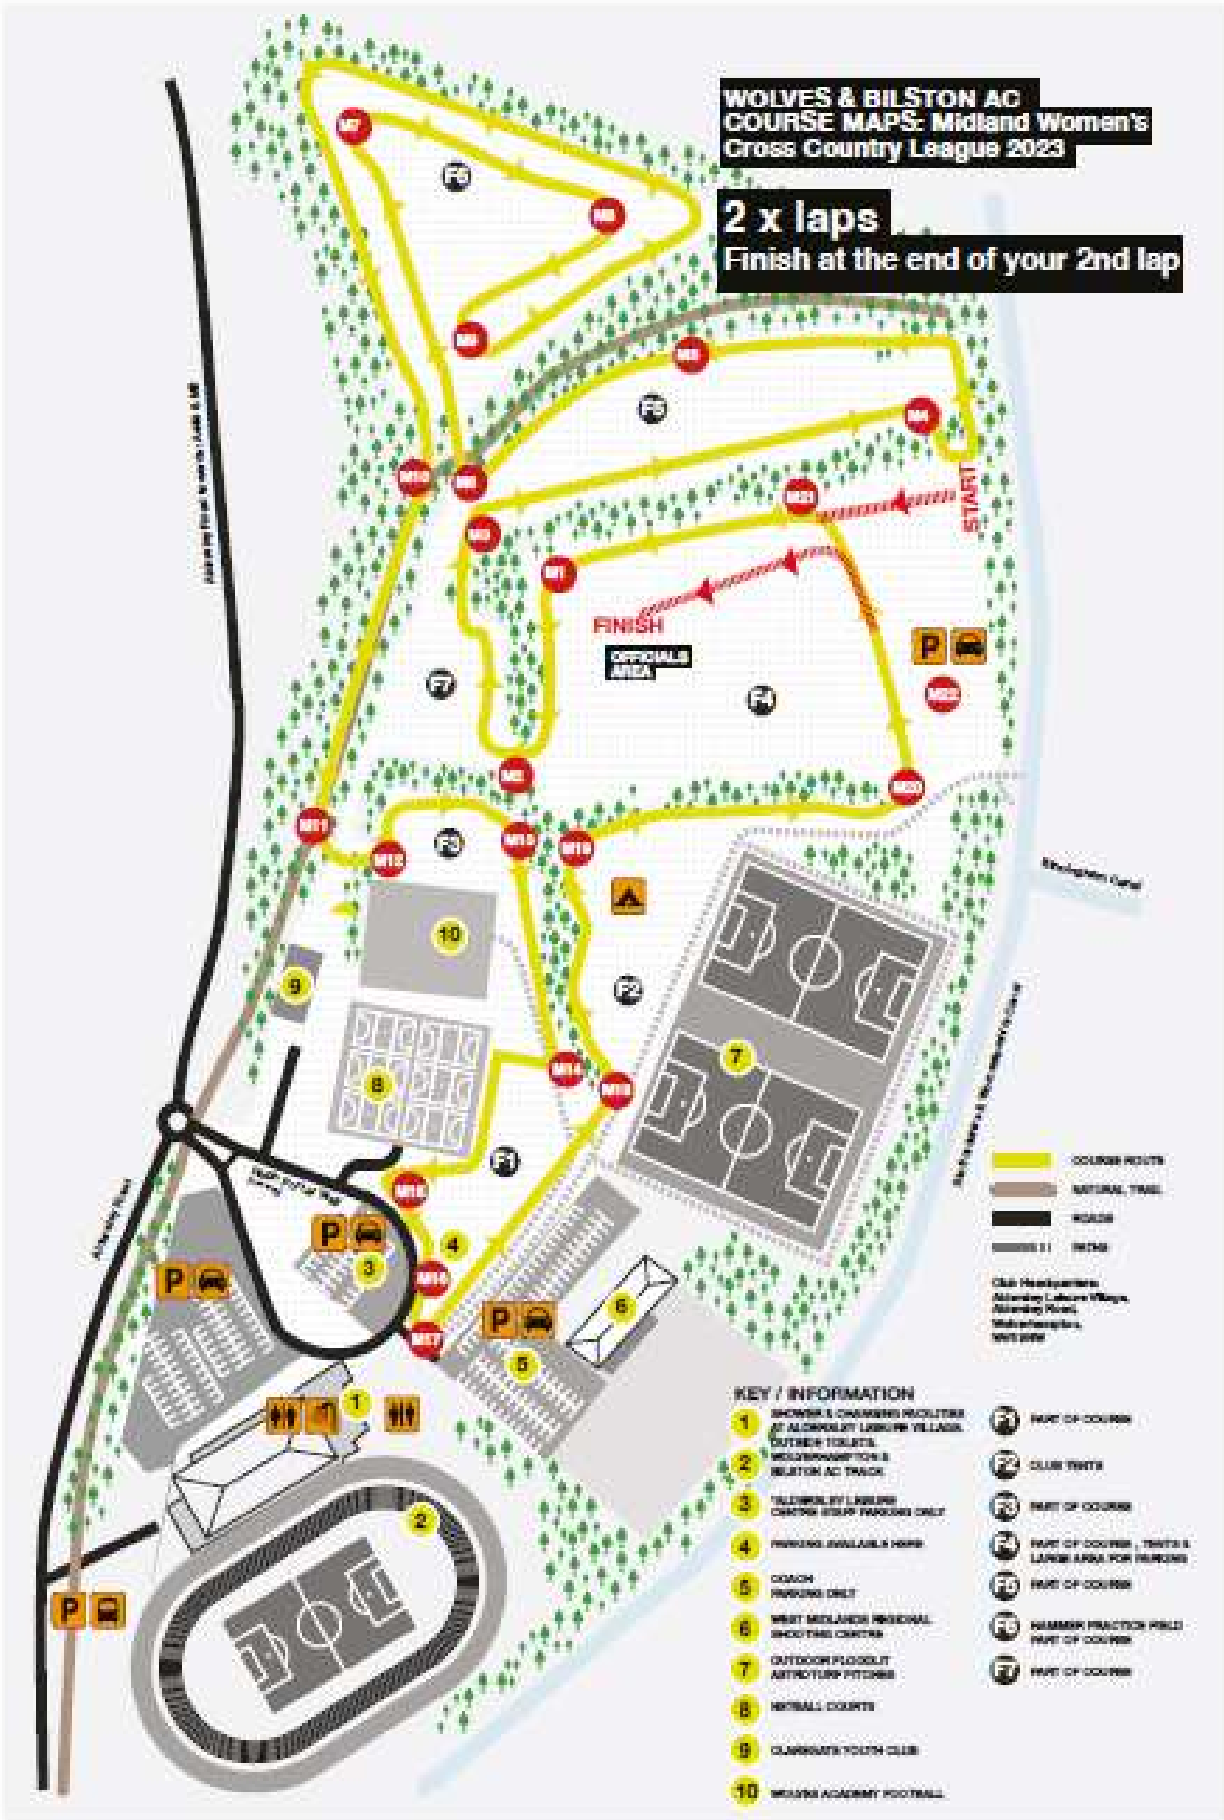

**WOLVES & BILSTON AC
COURSE MAPS: Midland Women's
Cross Country League 2023**

2 x laps
Finish at the end of your 2nd lap

- COURSE ROUTE
- NATURAL TRAIL
- ROAD
- POINTS 1 - 10

Club Headquarters:
Alumley Leisure Village,
Alumley Road,
Wolverhampton,
West side

KEY / INFORMATION

- | | |
|--|--|
| <ul style="list-style-type: none"> 1 SWANSEA & CHANGERS FACILITIES AT ALUMLEY LEISURE VILLAGE. OUTSIDE TOILETS 2 WOLVERHAMPTON & BILSTON AC TRACK 3 TELEWORTHY LAKES. CARING STAFF PARKING ONLY 4 PARKING AVAILABLE HERE 5 COACH PARKING ONLY 6 WEST MIDLANDS REGIONAL INDOOR TENNIS CENTRE 7 OUTDOOR FLOODLIT ASTROTURF PITCHES 8 NETBALL COURTS 9 CLAREMOUTH YOUTH CLUB 10 WOLVES ACADEMY FOOTBALL | <ul style="list-style-type: none"> PART OF COURSE CLUB TRAILS PART OF COURSE PART OF COURSE - TRAILS & LURER AREA FOR PARKING PART OF COURSE MEMBER PRACTICE FIELD PART OF COURSE PART OF COURSE |
|--|--|