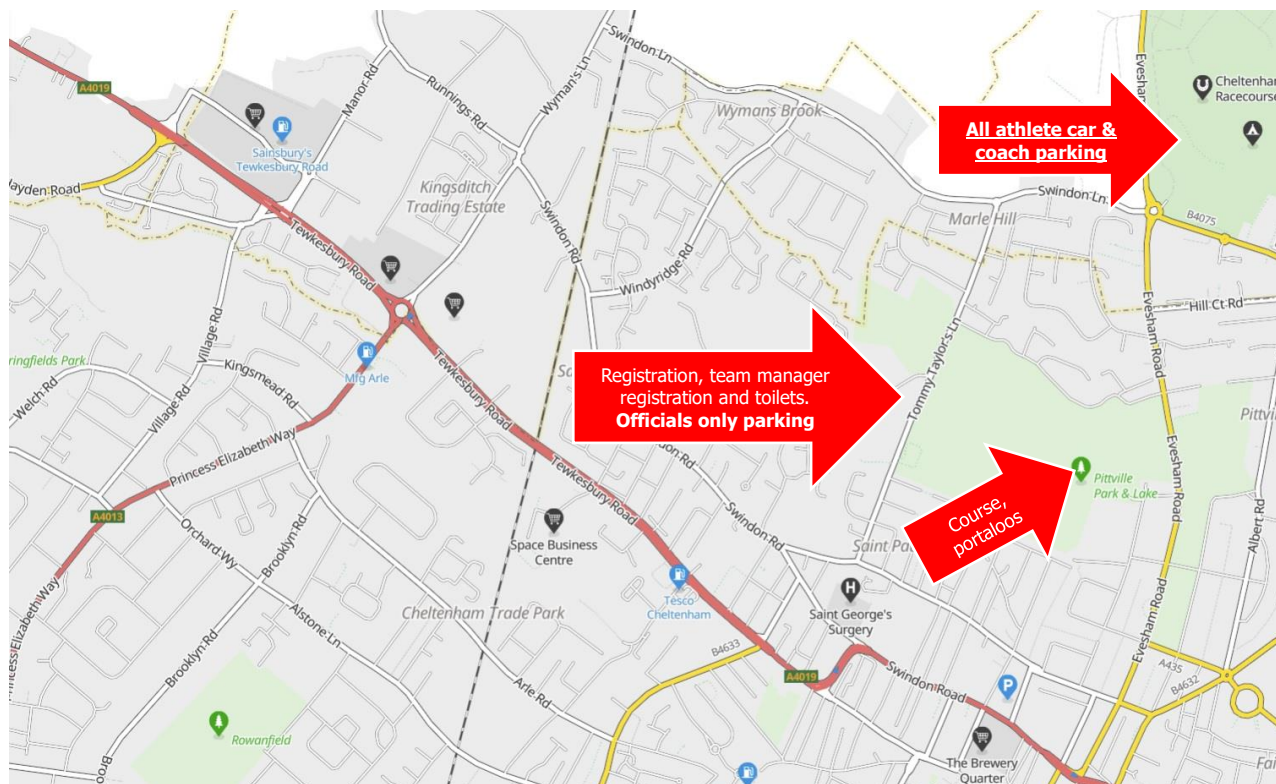

Birmingham & Mid Women's CC League 11/11/23 - Directions to Cheltenham Racecourse, Prince of Wales Stadium & Pittville Park

Athlete Parking at – Cheltenham Racecourse, Evesham Road, Prestbury, Cheltenham GL50 4SH

Registration and Officials only – Prince of Wales Stadium, Tommy Taylors Lane, Cheltenham, Gloucestershire, GL50 4RN

13:30 – Midland Women's League, Division 1

14:30 – Birmingham League, Divisions 1 & 2

Officials & Team Manager registration & toilets are accessed through this door. Further portaloos in park.

Please do not use the toilets across the road in the leisure centre.